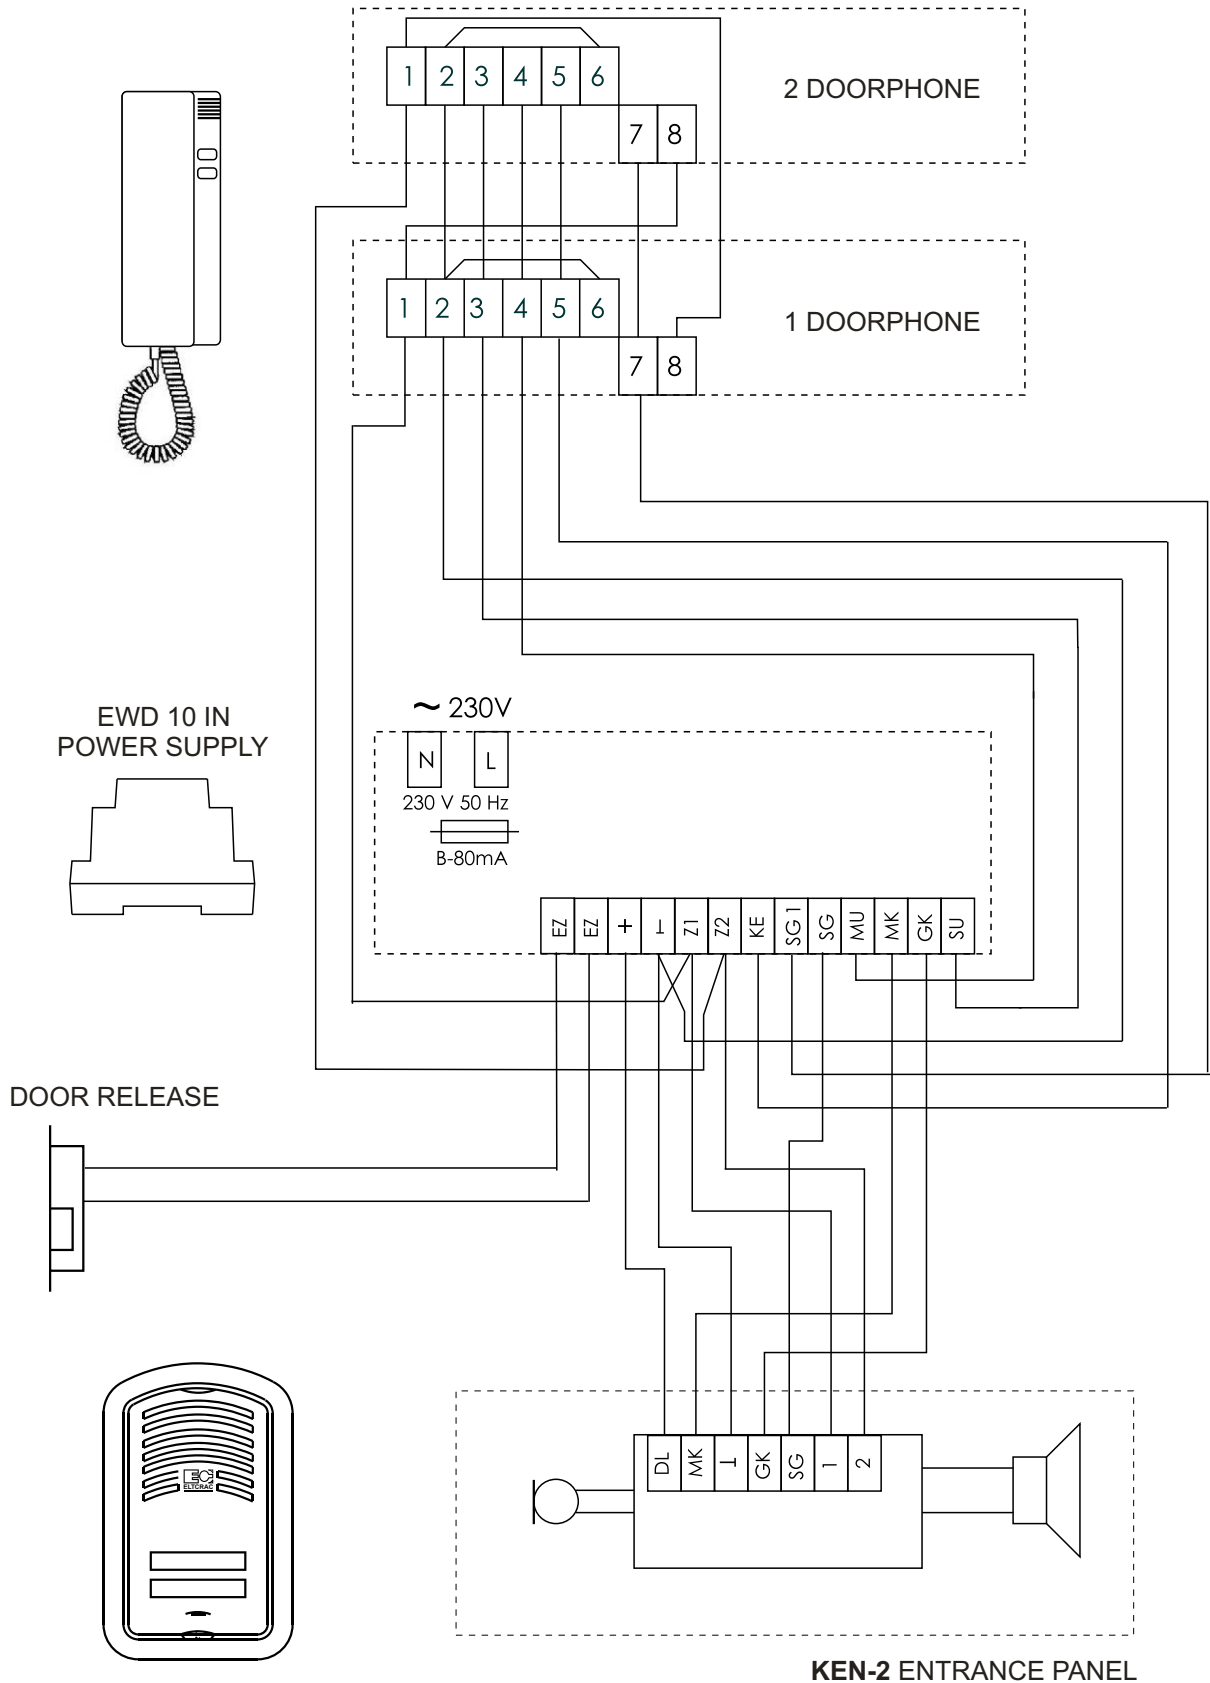

# Türsprechanlagen Zi-Serie von Eltcrac

Zi1, Zi2

# Connection diagram of a Zi1 doorphone set with TK-6 doorphones

# Connection diagram of a Zi1 doorphone set with 1131, 1132, 1133 doorphones

# Connection diagram of Zi2 doorphone set with TK6 doorphone and a remote control