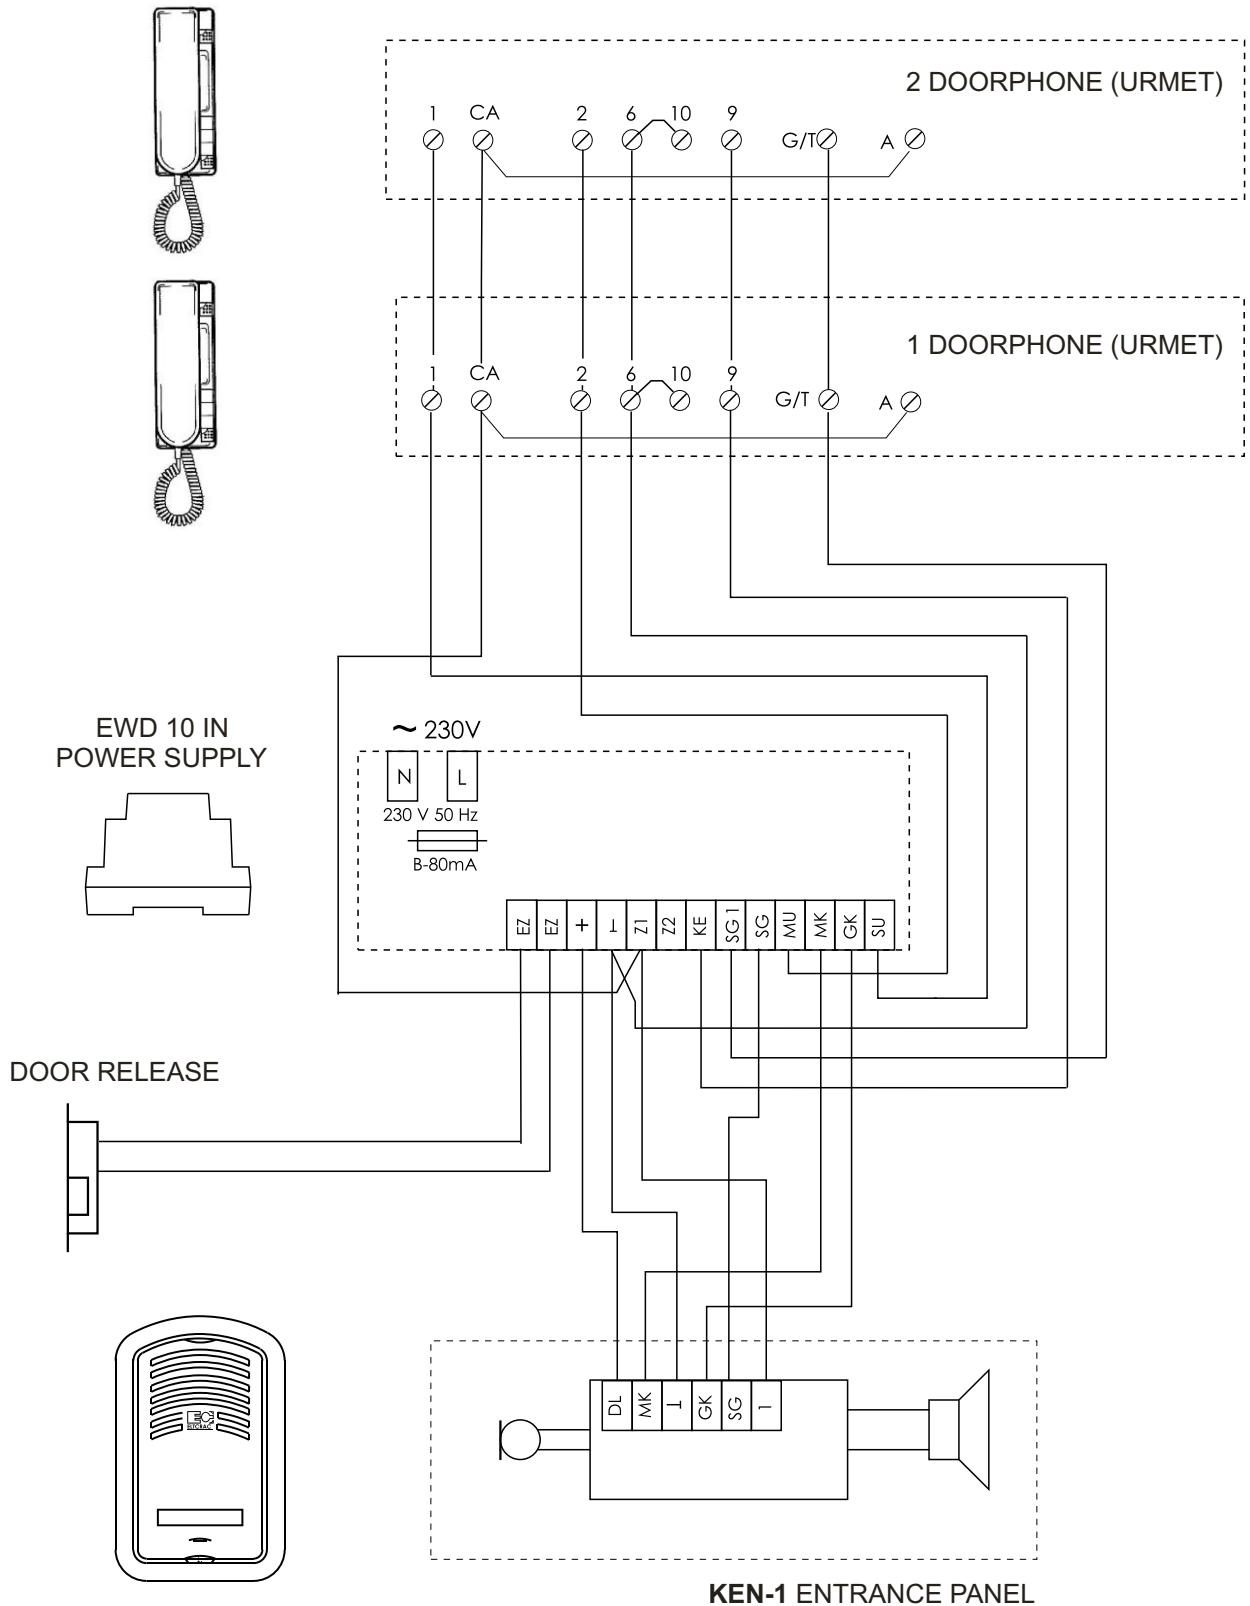

# Türsprechanlagen Zi-Serie von Eltcrac

Zi1, Zi2

# Connection diagram of a Zi1 doorphone set with TK-6 doorphones

# Connection diagram of a Zi1 doorphone set with 1131, 1132, 1133 doorphones