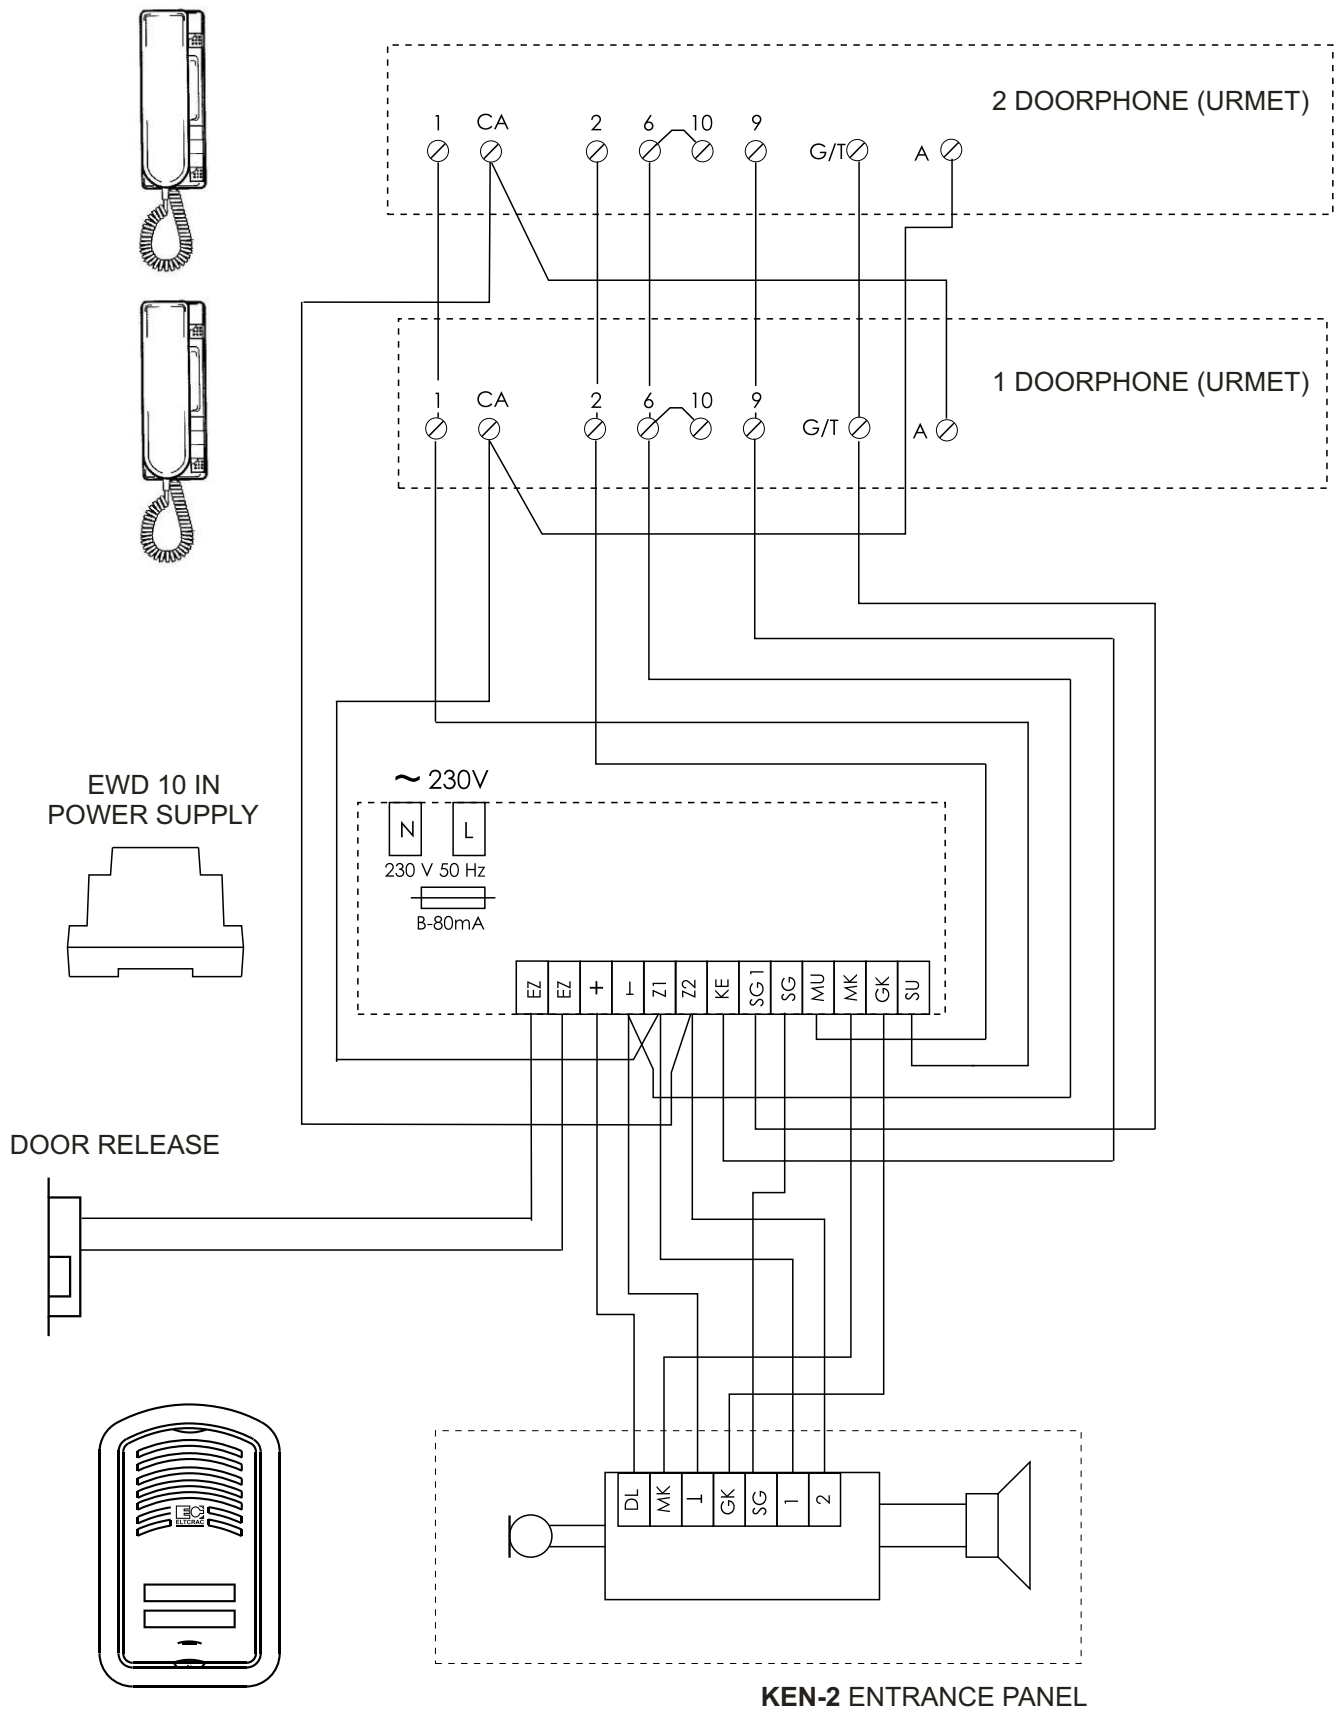

Connection diagram of a Zi2 doorphone set with 1131, 1132, 1133 doorphones