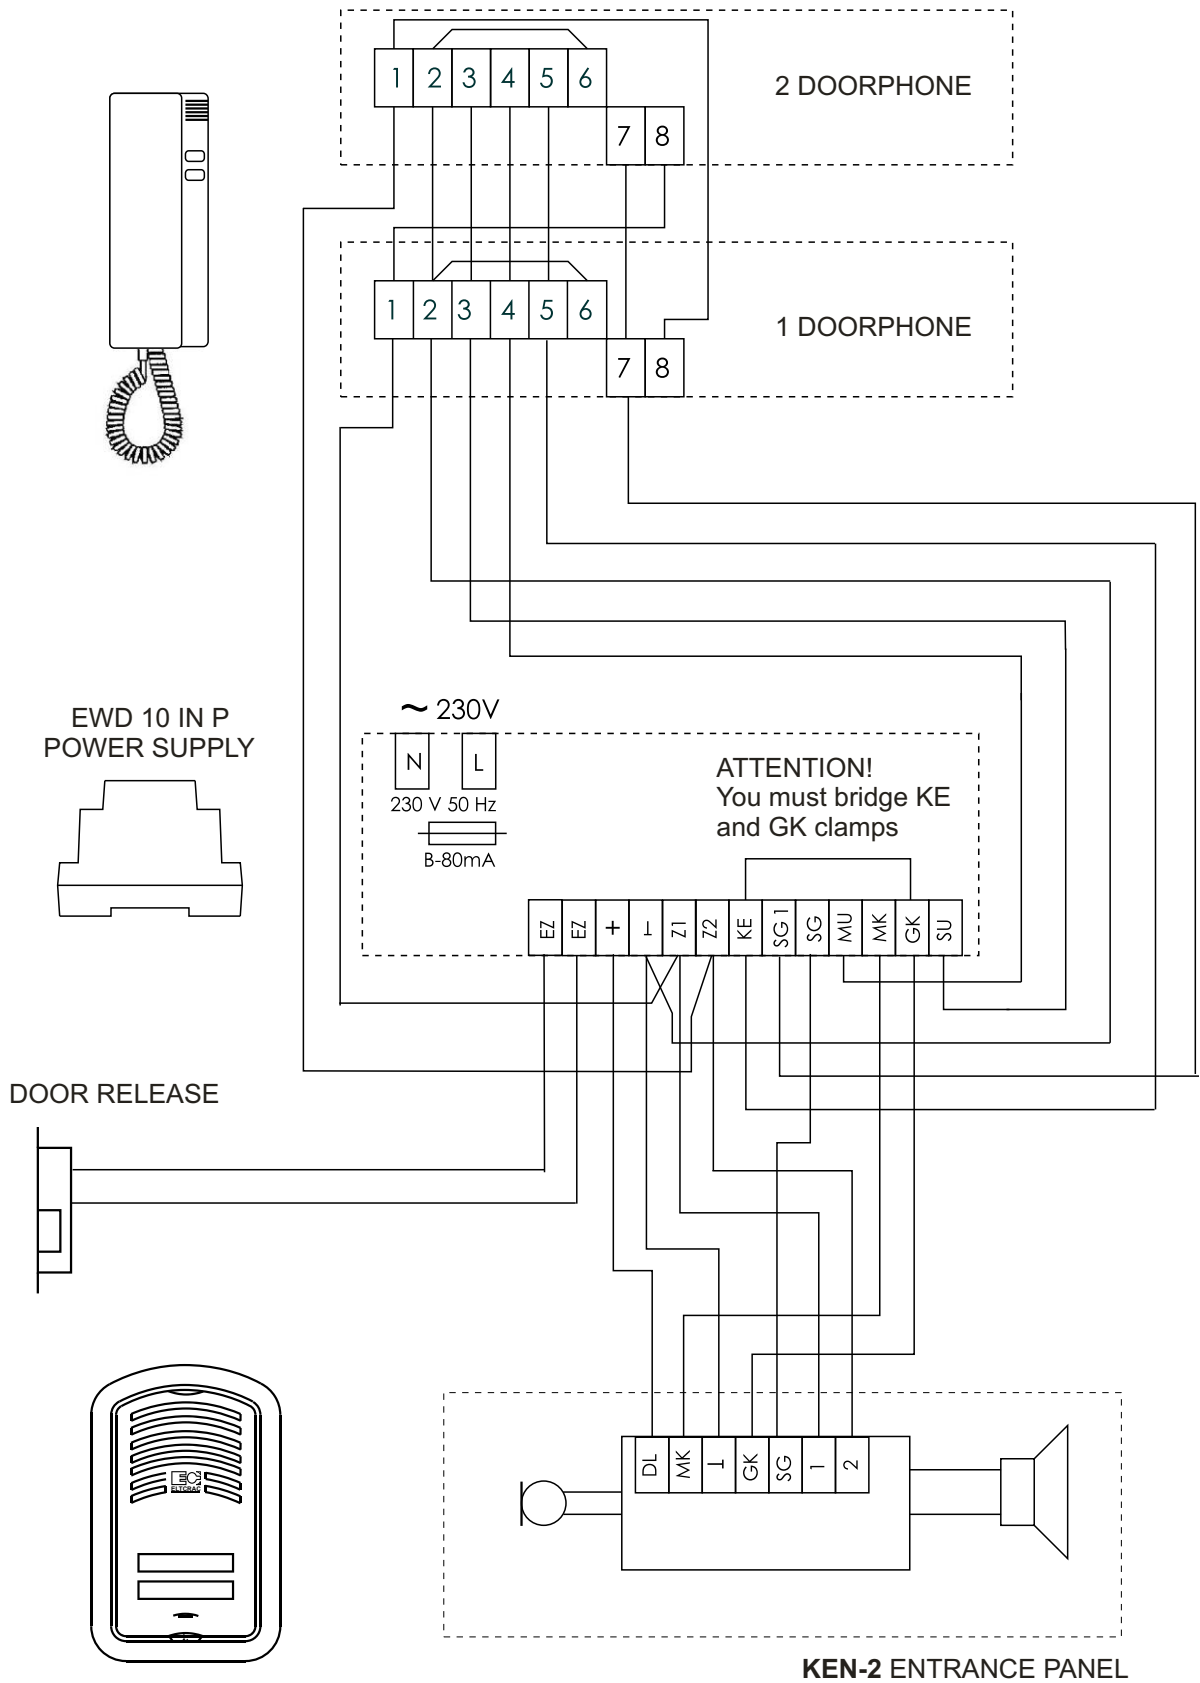

# Connection diagram of a Zi1 doorphone set with TK-6 doorphones

# Connection diagram of a Zi1 doorphone set with 1131, 1132, 1133 doorphones

# Connection diagram of Zi2 doorphone set with TK6 doorphone and a remote control