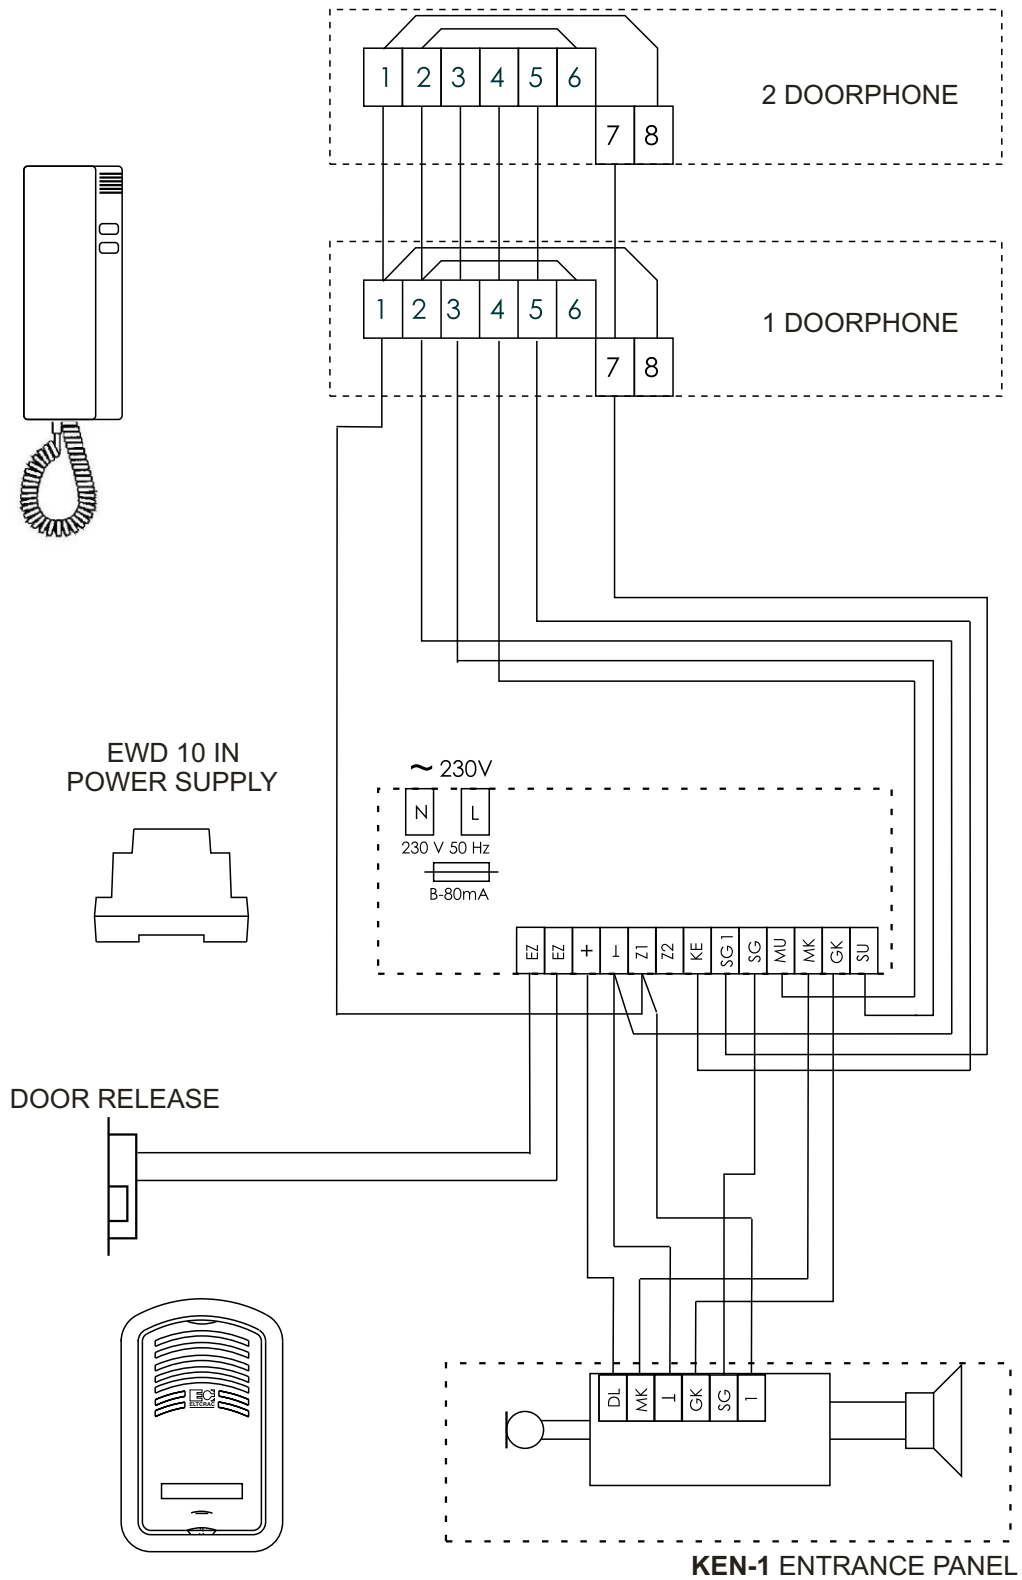

# Türsprechanlagen Zi-Serie von Eltcrac

Zi1, Zi2

# Connection diagram of a Zi1 doorphone set with TK-6 doorphones

# Connection diagram of a Zi1 doorphone set with 1131, 1132, 1133 doorphones