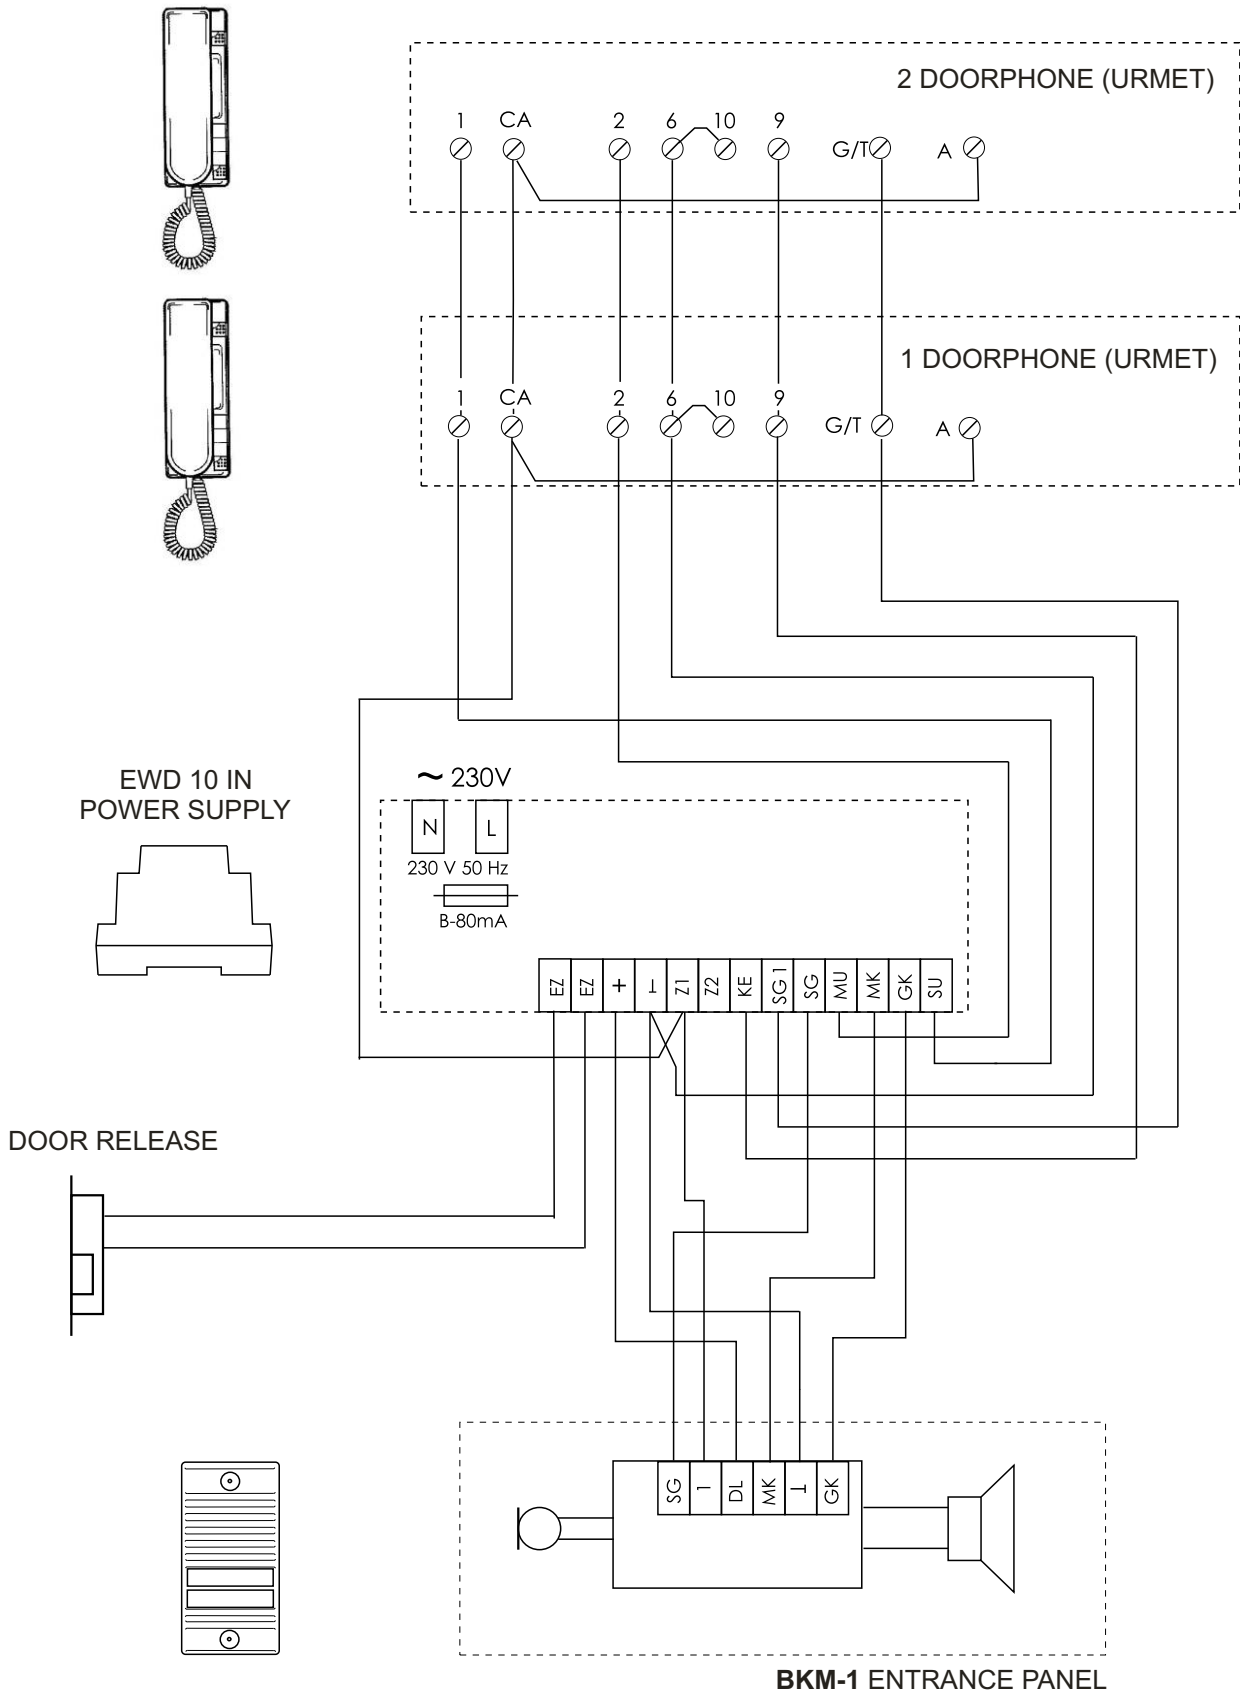

Türsprechanlagen Mi-Serie von Eltcrac

Mi1, Mi2

Connection diagram of a Mi1 doorphone set with TK-6 doorphones

Connection diagram of a Mi1 doorphone set with 1131, 1132, 1133 doorphones

Connection diagram of a Mi2 doorphone set with TK-6 doorphones

Connection diagram of a Mi2 doorphone set with 1131, 1132, 1133 doorphones