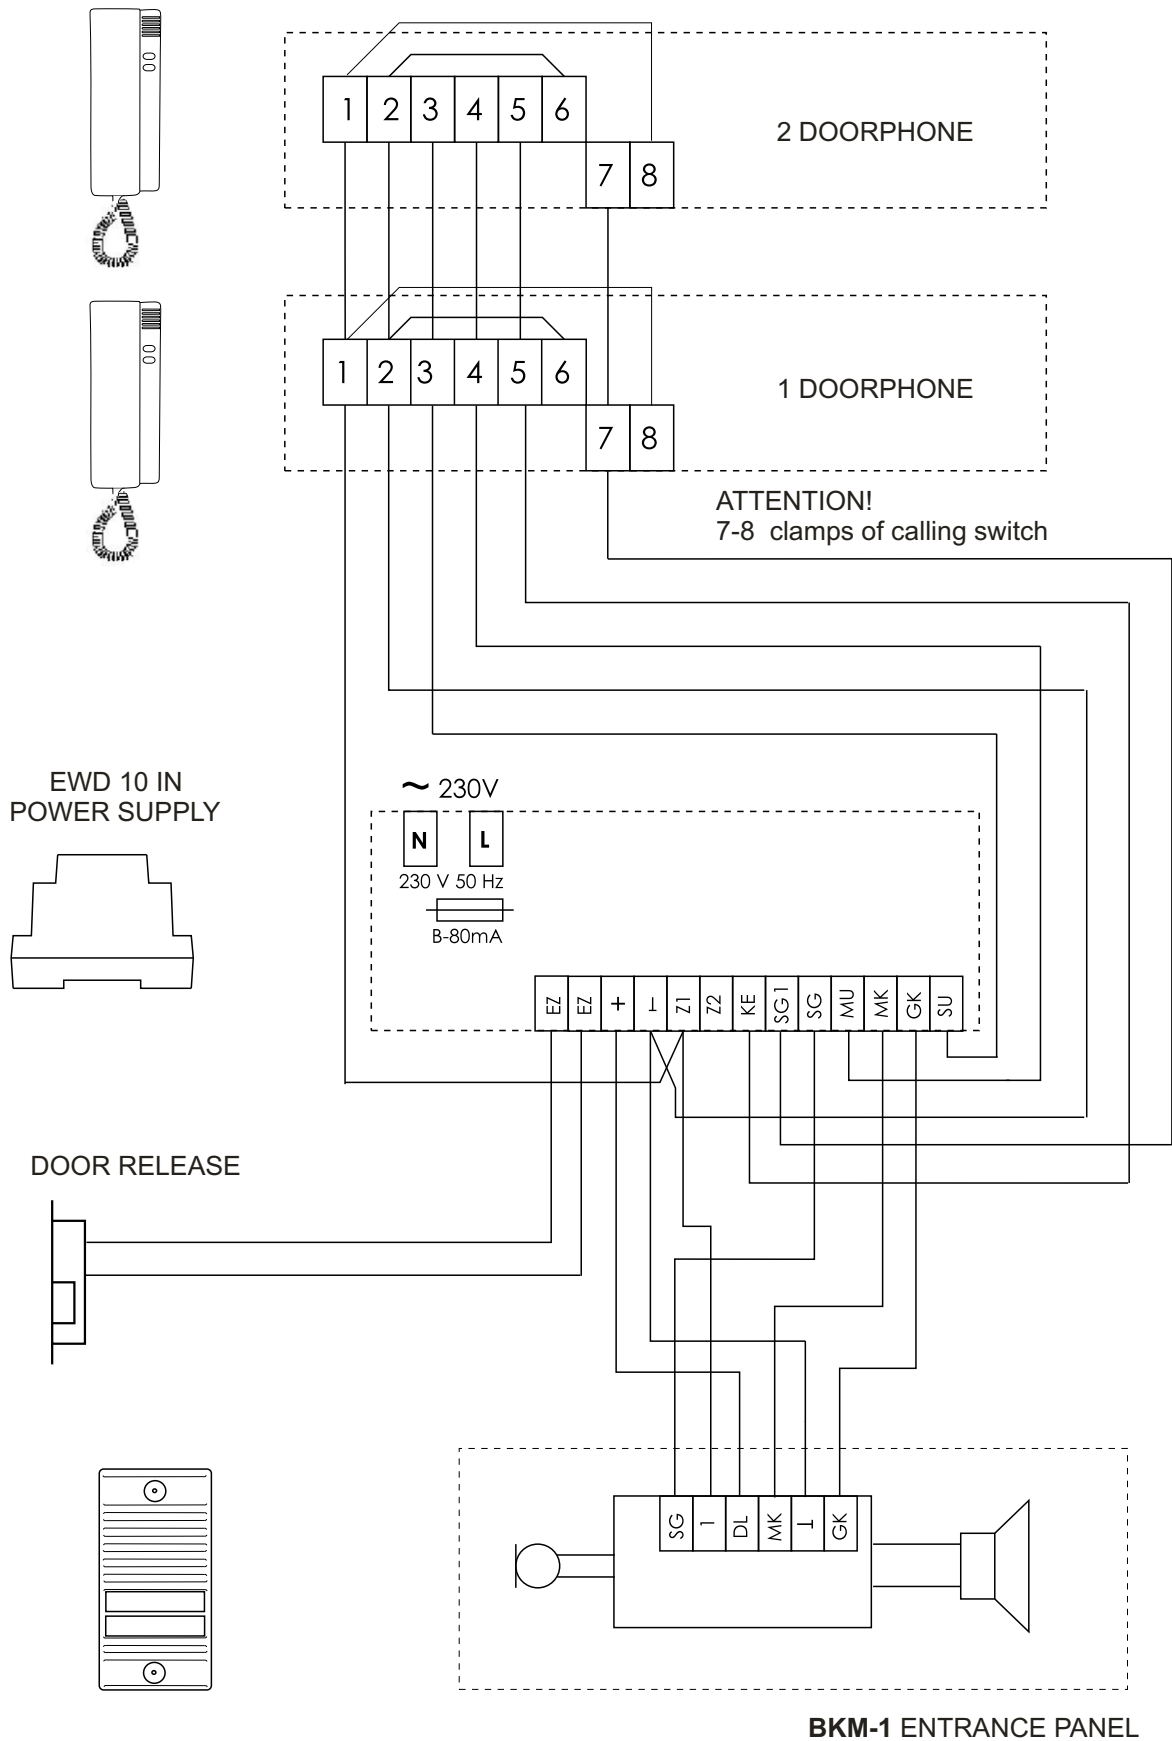

Türsprechanlagen Mi-Serie von Eltcrac

Mi1, Mi2

Connection diagram of a Mi1 doorphone set with TK-6 doorphones

Connection diagram of a Mi1 doorphone set with 1131, 1132, 1133 doorphones

Connection diagram of a Mi2 doorphone set with TK-6 doorphones

Connection diagram of a Mi2 doorphone set with 1131, 1132, 1133 doorphones