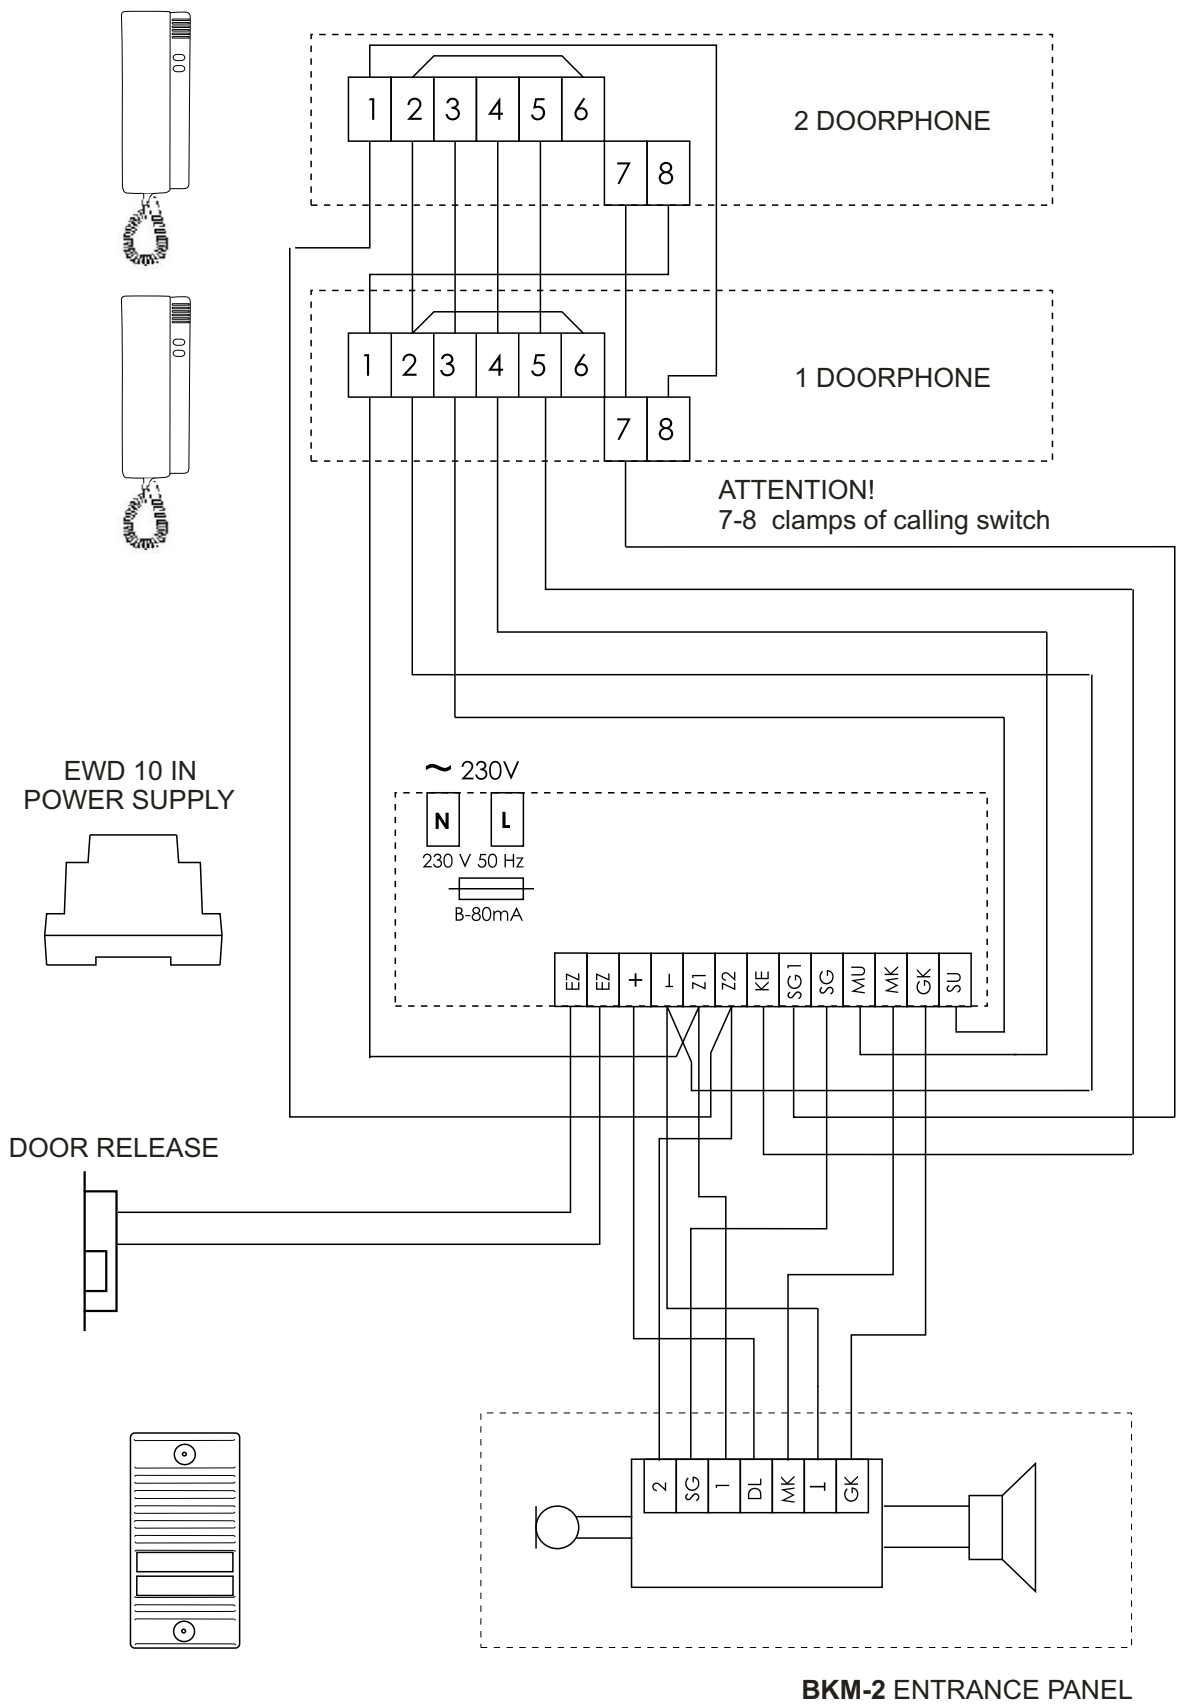

Türsprechanlagen Mi-Serie von Eltcrac

Mi1, Mi2

Connection diagram of a Mi1 doorphone set with TK-6 doorphones

Connection diagram of a Mi1 doorphone set with 1131, 1132, 1133 doorphones

Connection diagram of a Mi2 doorphone set with TK-6 doorphones

Connection diagram of a Mi2 doorphone set with 1131, 1132, 1133 doorphones