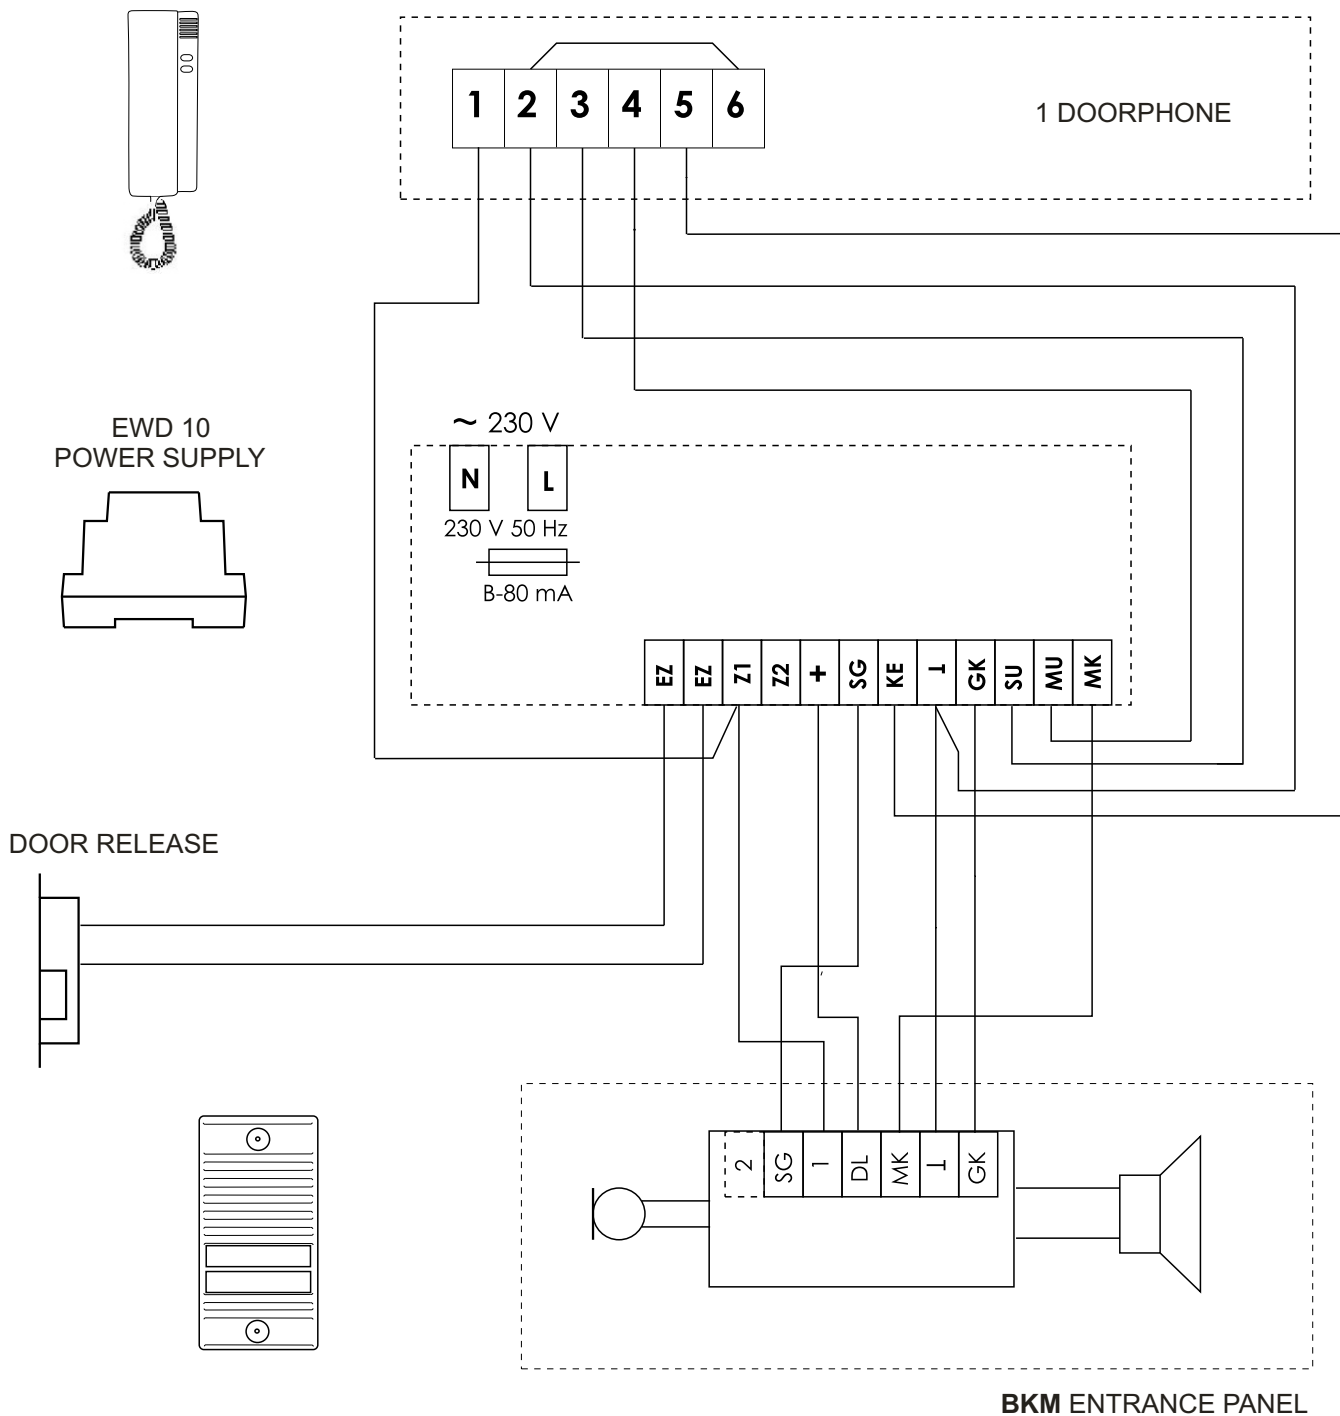

Türsprechanlagen M-Serie von Eltcrac

M1, M2

Connection diagram of a M1 doorphone set with TK-6 doorphones

ATTENTION!
Make connection between 2 and 6 clamp of a doorphone

Connection diagram of a M1 doorphone set with 1131, 1132, 1133 doorphones

Connection diagram of a M2 doorphone set with TK-6 doorphones

Connection diagram of a M2 doorphone set with 1131, 1132, 1133 doorphones