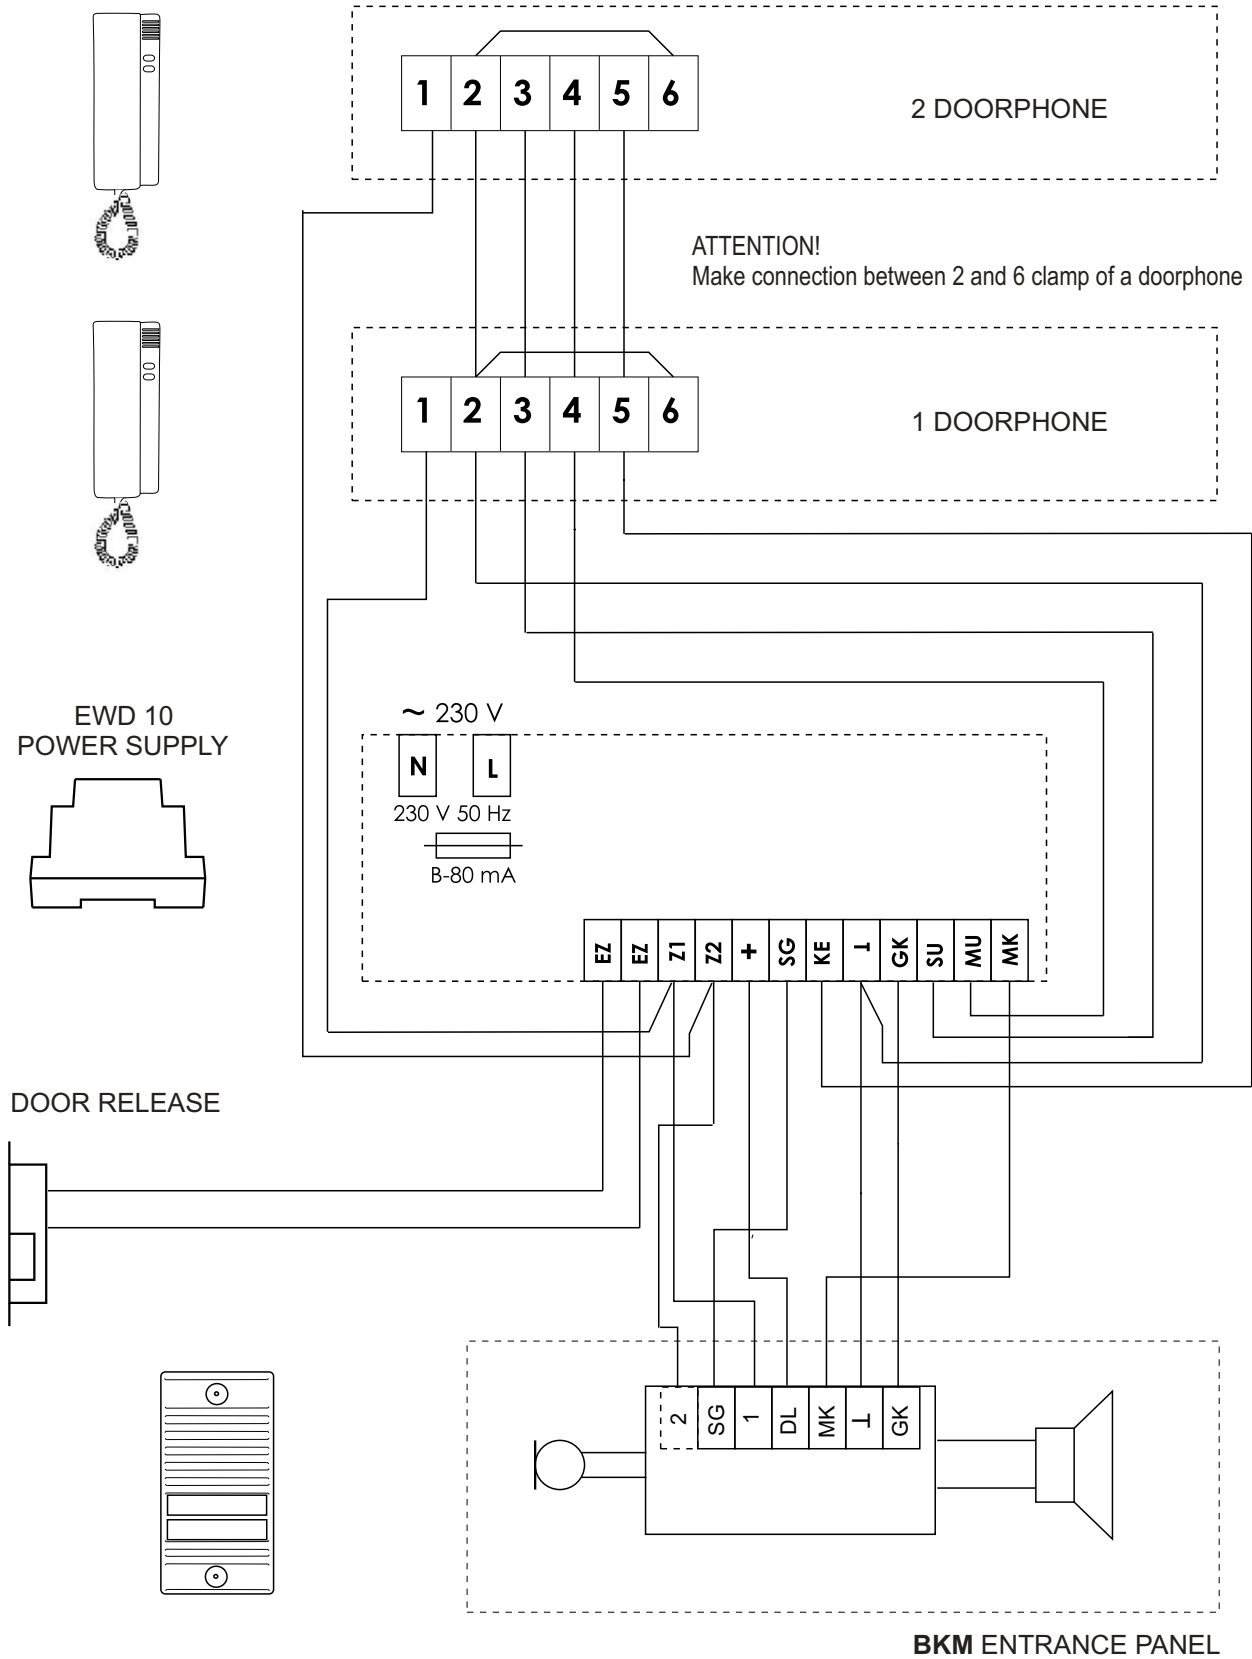

Türsprechanlagen M-Serie von Eltcrac

M1, M2

Connection diagram of a M1 doorphone set with TK-6 doorphones

ATTENTION!
Make connection between 2 and 6 clamp of a doorphone

Connection diagram of a M1 doorphone set with 1131, 1132, 1133 doorphones

Connection diagram of a M2 doorphone set with TK-6 doorphones

Connection diagram of a M2 doorphone set with 1131, 1132, 1133 doorphones