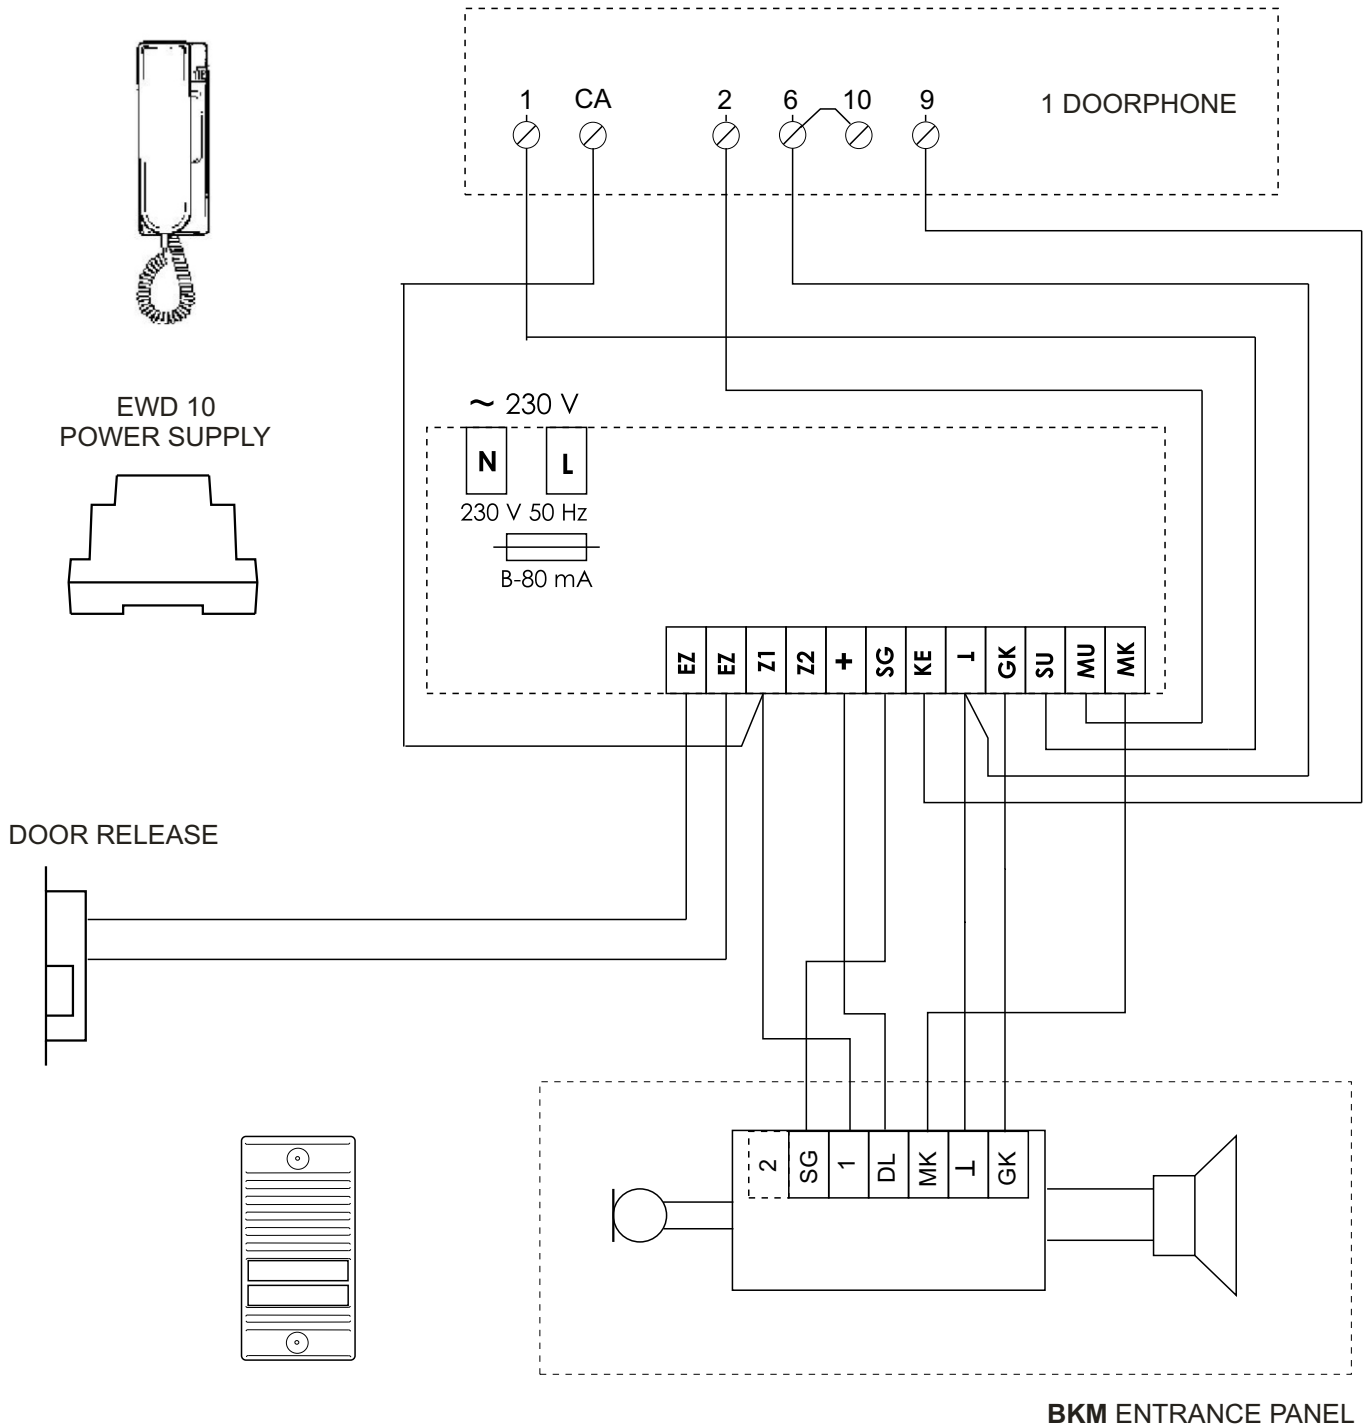

Türsprechanlagen M-Serie von Eltcrac

M1, M2

Connection diagram of a M1 doorphone set with TK-6 doorphones

ATTENTION!
Make connection between 2 and 6 clamp of a doorphone

Connection diagram of a M1 doorphone set with 1131, 1132, 1133 doorphones

Connection diagram of a M2 doorphone set with TK-6 doorphones

Connection diagram of a M2 doorphone set with 1131, 1132, 1133 doorphones